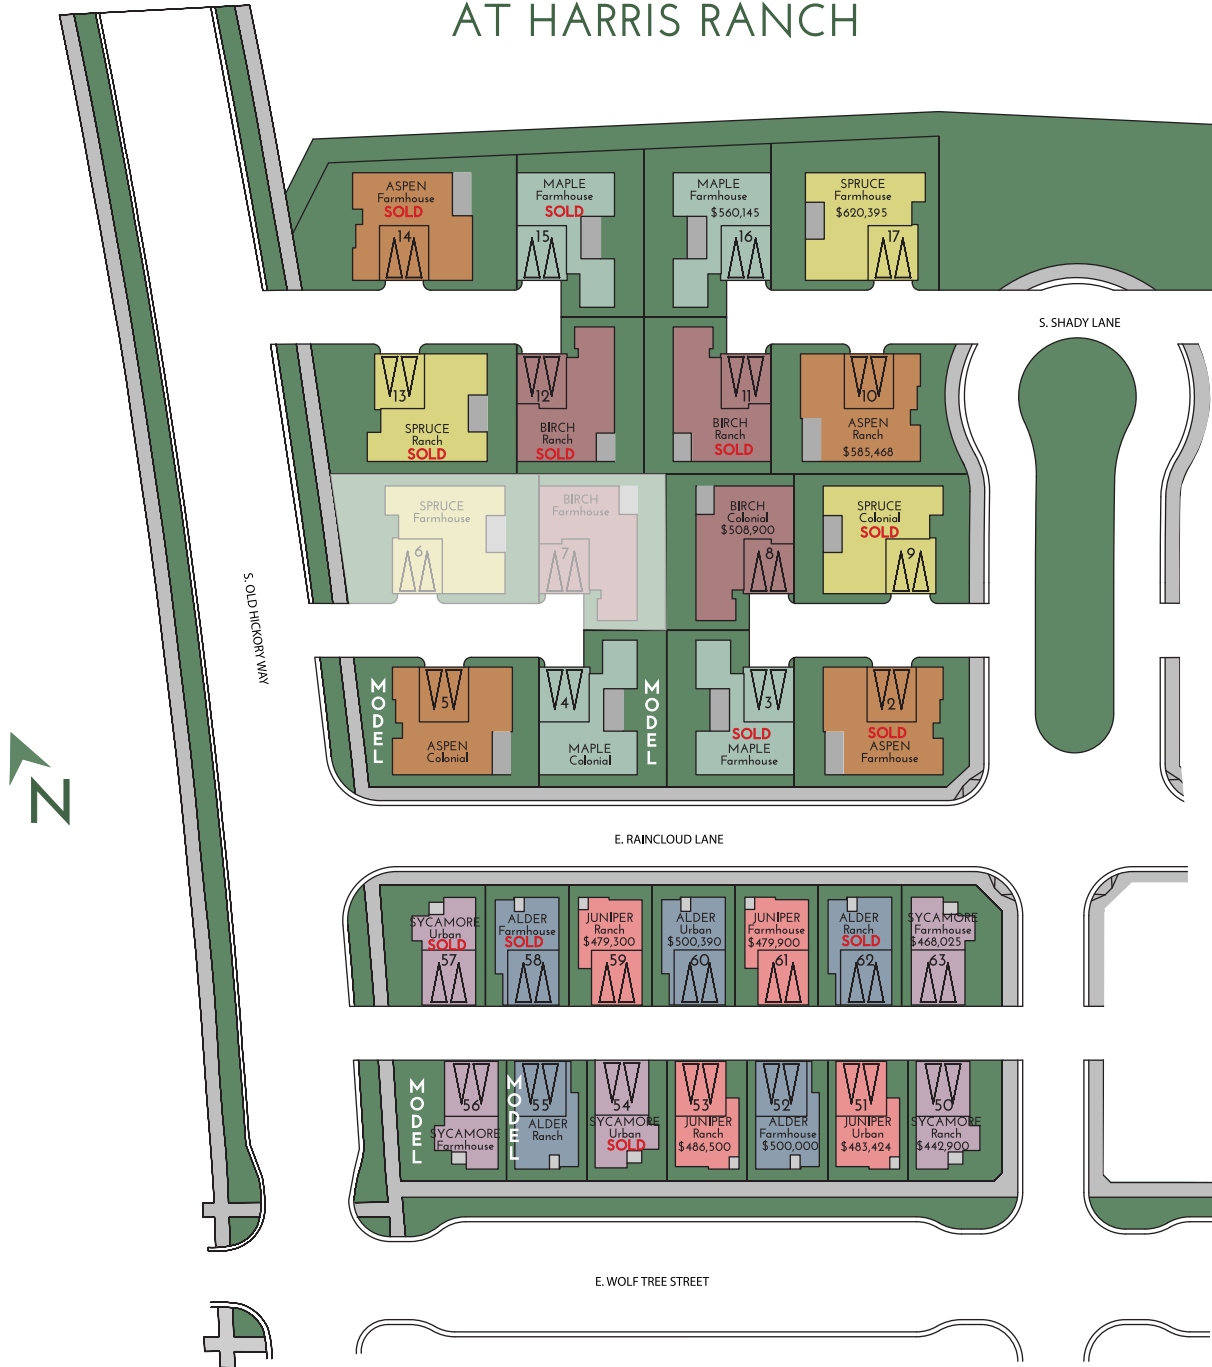

TIMBER SQUARE AT HARRIS RANCH

Truely Loescher | (208) 901-4849
TLoescher@BoiseHunterHomes.com

Lacey Crawford | (208) 572-9037
LCrawford@BoiseHunterHomes.com

COURTYARD HOMES

ELEVATED HOMES